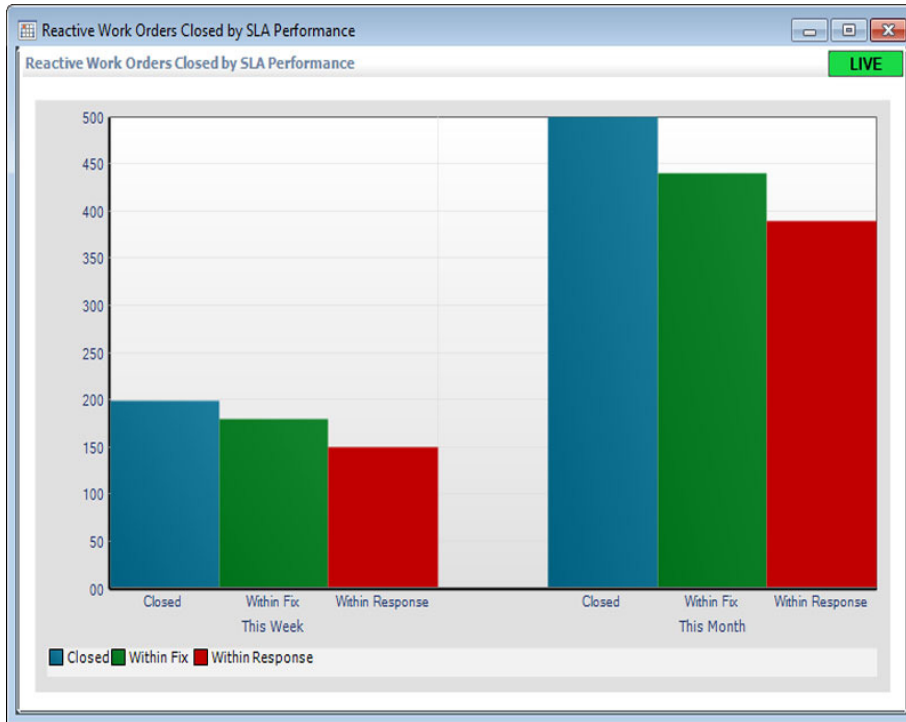

CAFM Today Live

The CAFM Explorer Live dashboard can enhance decision making to all areas of the business from CEO's to Users with real-time displays on selective key critical data.

Key Features include:

- Real-time reporting of live statistic of Help Desk productivity.
- Customise your own dashboard.
- Available on a Site Licence for non CAFM Explorer Users.
- Mini widgets are customisable by selected parameters on your data.