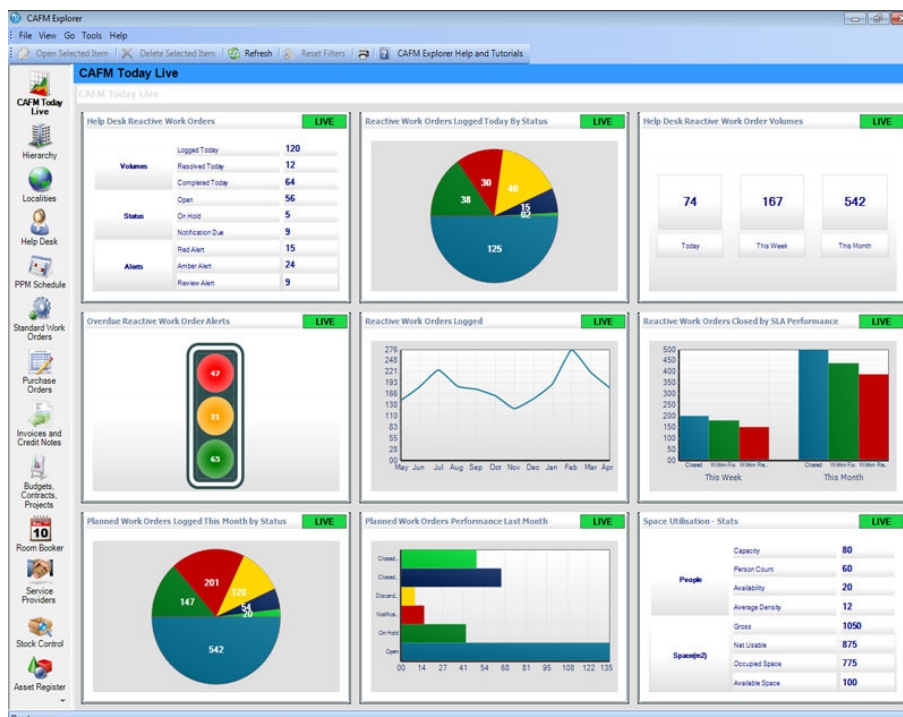

CAFM Today Live

The CAFM Explorer Live dashboard can enhance decision making to all areas of the business from CEO's to Users with real-time displays on selective key critical data.

Key Features include:

- Real-time reporting of live statistic of Help Desk productivity.
- Customise your own dashboard.
- Available on a Site Licence for non CAFM Explorer Users.
- Mini widgets are customisable by selected parameters on your data.